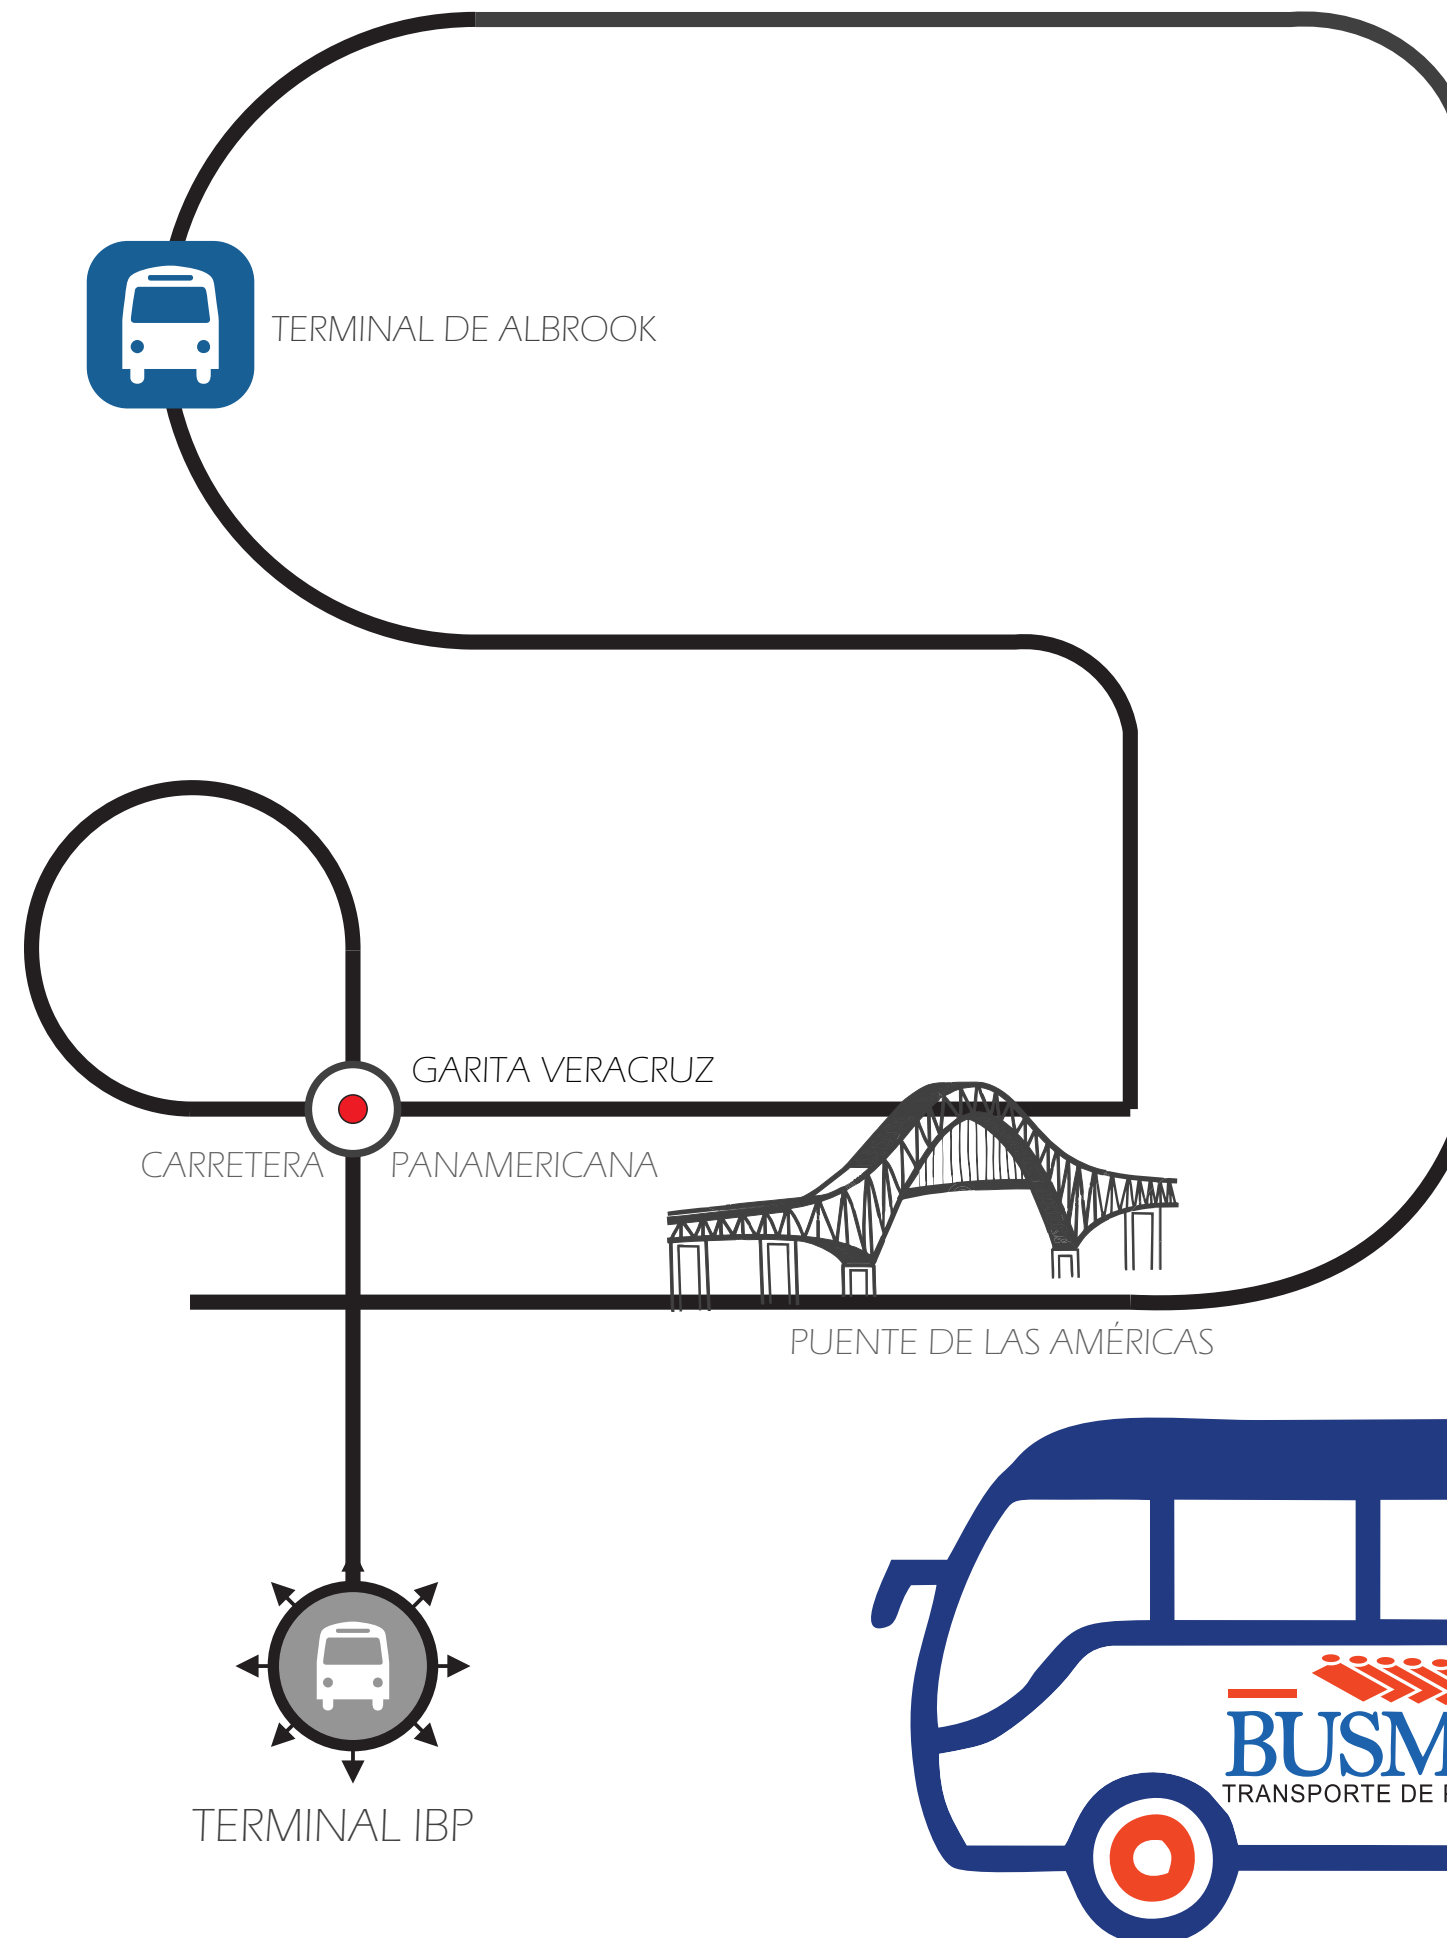

## HORARIOS

PARADAS	LUNES A VIERNES 7:00 A.M.	LUNES A VIERNES 8:00 A.M.	SÁBADO 7:00 AM	SÁBADO 8:00 AM
TERMINAL DE ALBROOK Frente al Súper 99	6:00 A.M.	7:00 A.M.	6:00 A.M.	7:00 A.M.
Entrada de Veracruz	6:25 A.M.	7:25 A.M.	6:20 A.M.	7:20 A.M.
Terminal IBP	6:35 A.M.	7:35 A.M.	6:35 A.M.	7:35 A.M.

### INICIO DE LA RUTA: PANAMÁ PACÍFICO

LUNES A VIERNES	TURNO 4:00 PM	TURNO 5:00 PM
Panamerican Corporate Center / Boulevard Panamá Pacífico	4:05 p.m.	5:05 p.m.
Terminal IBP	4:10 p.m.	5:10 p.m.

SÁBADO	TURNO 12:00 PM
Panamerican Corporate Center / Boulevard Panamá Pacífico	12:05 p.m.
Terminal IBP	12:10 p.m.

### PARADAS

- 1.GARITA DE VERACRUZ
- 2.TERMINAL DE ALBROOK

# ALBROOK- PANAMÁ PACÍFICO