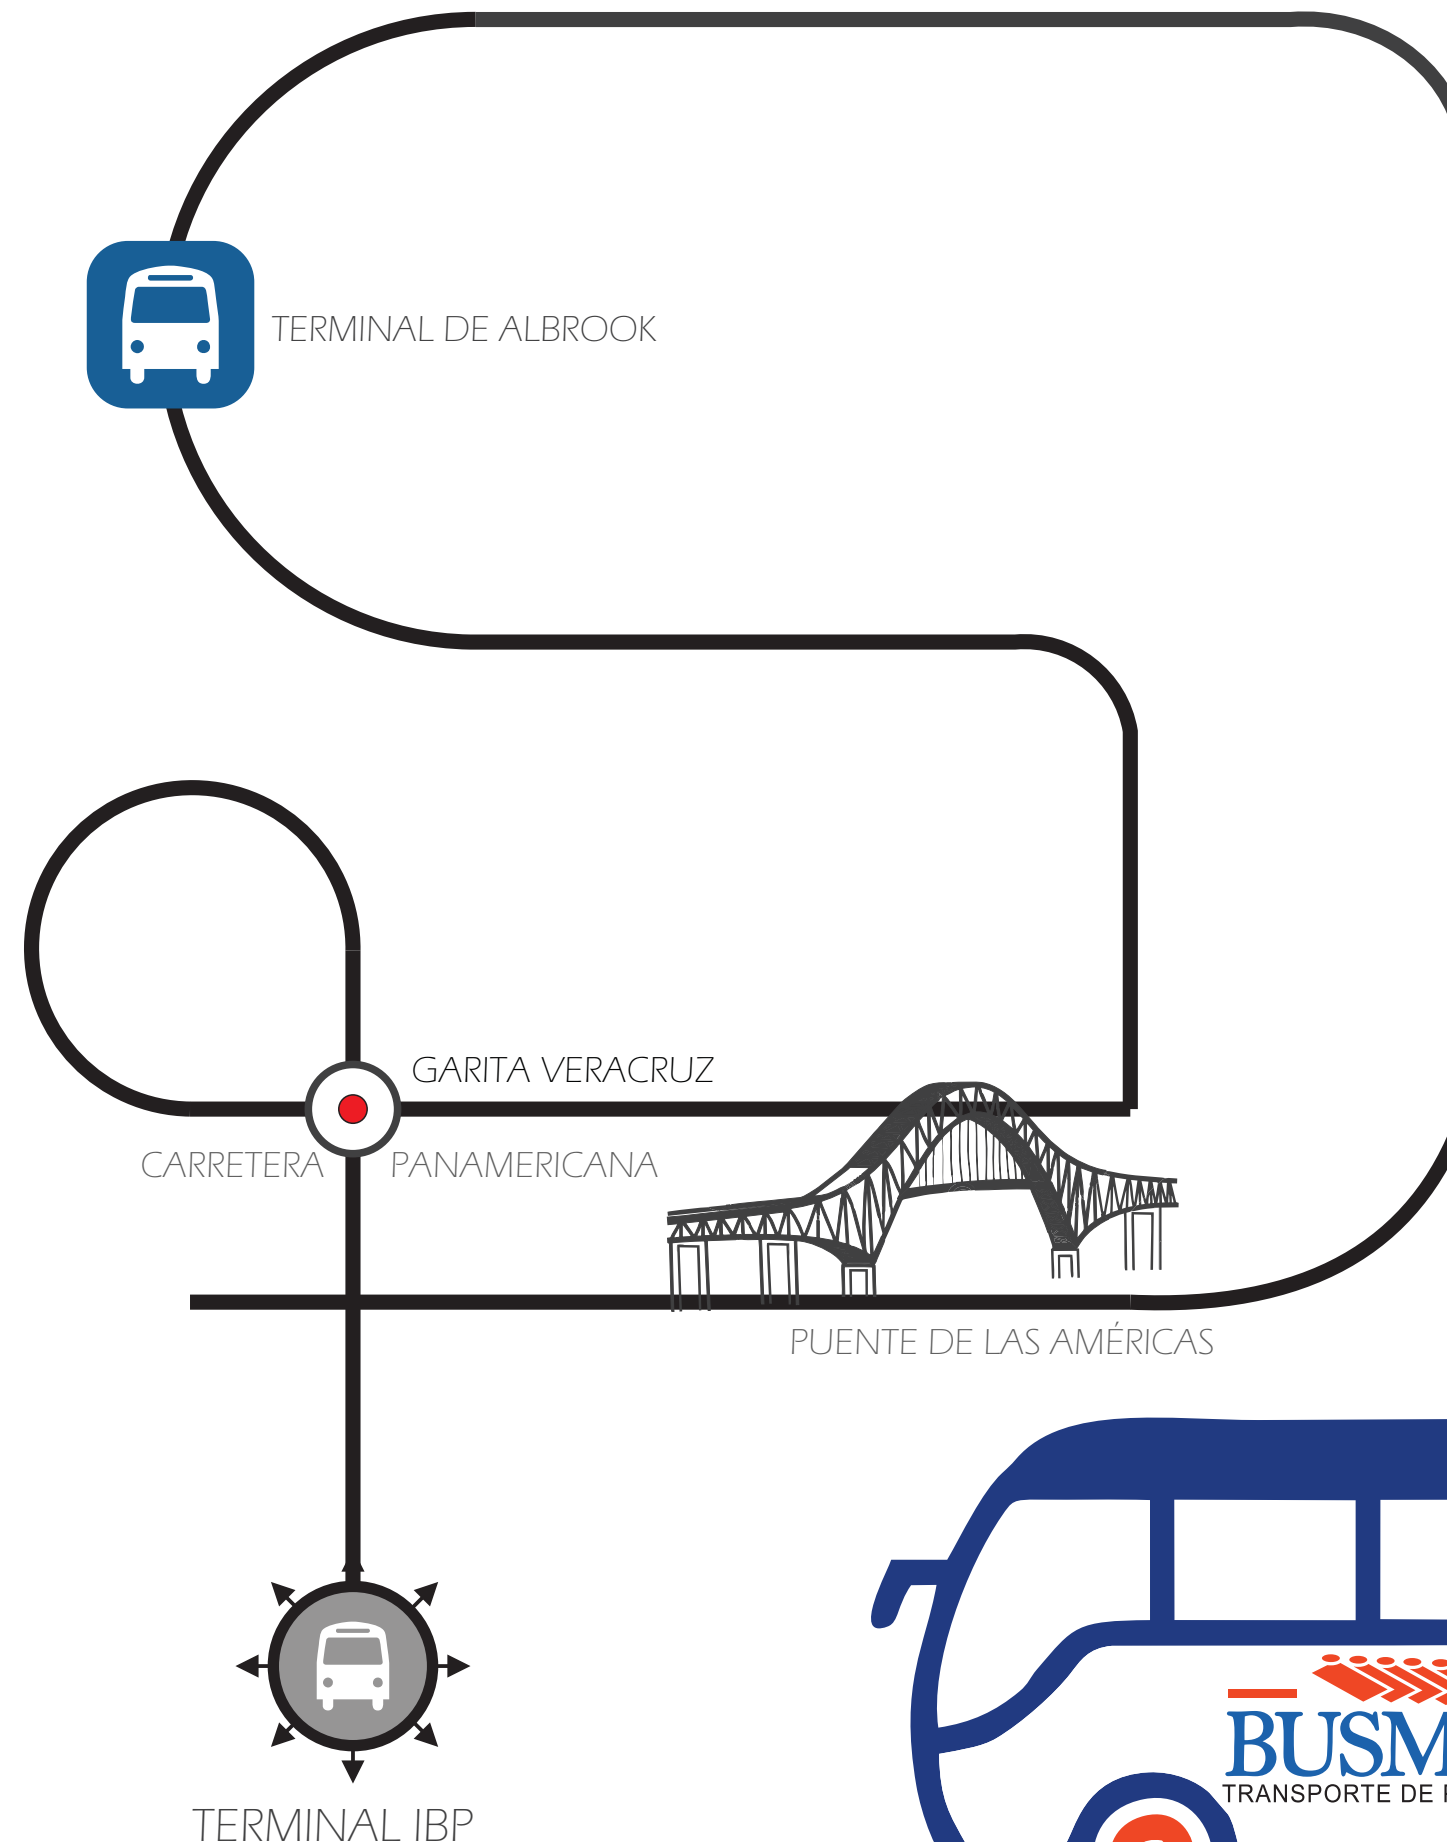

## HORARIOS

PARADAS	LUNES A VIERNES 7:00 A.M.	LUNES A VIERNES 8:00 A.M.	SÁBADO 7:00 AM	SÁBADO 8:00 AM
TERMINAL DE ALBROOK Frente al Súper 99	6:00 A.M.	7:00 A.M.	6:00 A.M.	7:00 A.M.
Entrada de Veracruz	6:25 A.M.	7:25 A.M.	6:20 A.M.	7:20 A.M.
Terminal IBP	6:35 A.M.	7:35 A.M.	6:35 A.M.	7:35 A.M.

### INICIO DE LA RUTA: PANAMÁ PACÍFICO

LUNES A VIERNES	TURNO 4:00 PM	TURNO 5:00 PM
Panamerican Corporate Center / Boulevard Panamá Pacífico	4:05 p.m.	5:05 p.m.
Terminal IBP	4:15 p.m. - 4:20 p.m.	5:15 p.m. - 5:20 p.m.

SÁBADO	TURNO 12:00 PM
Panamerican Corporate Center / Boulevard Panamá Pacífico	12:05 p.m.
Terminal IBP	12:15 p.m. - 12:20 p.m.

### PARADAS

- 1.GARITA DE VERACRUZ
- 2.TERMINAL DE ALBROOK