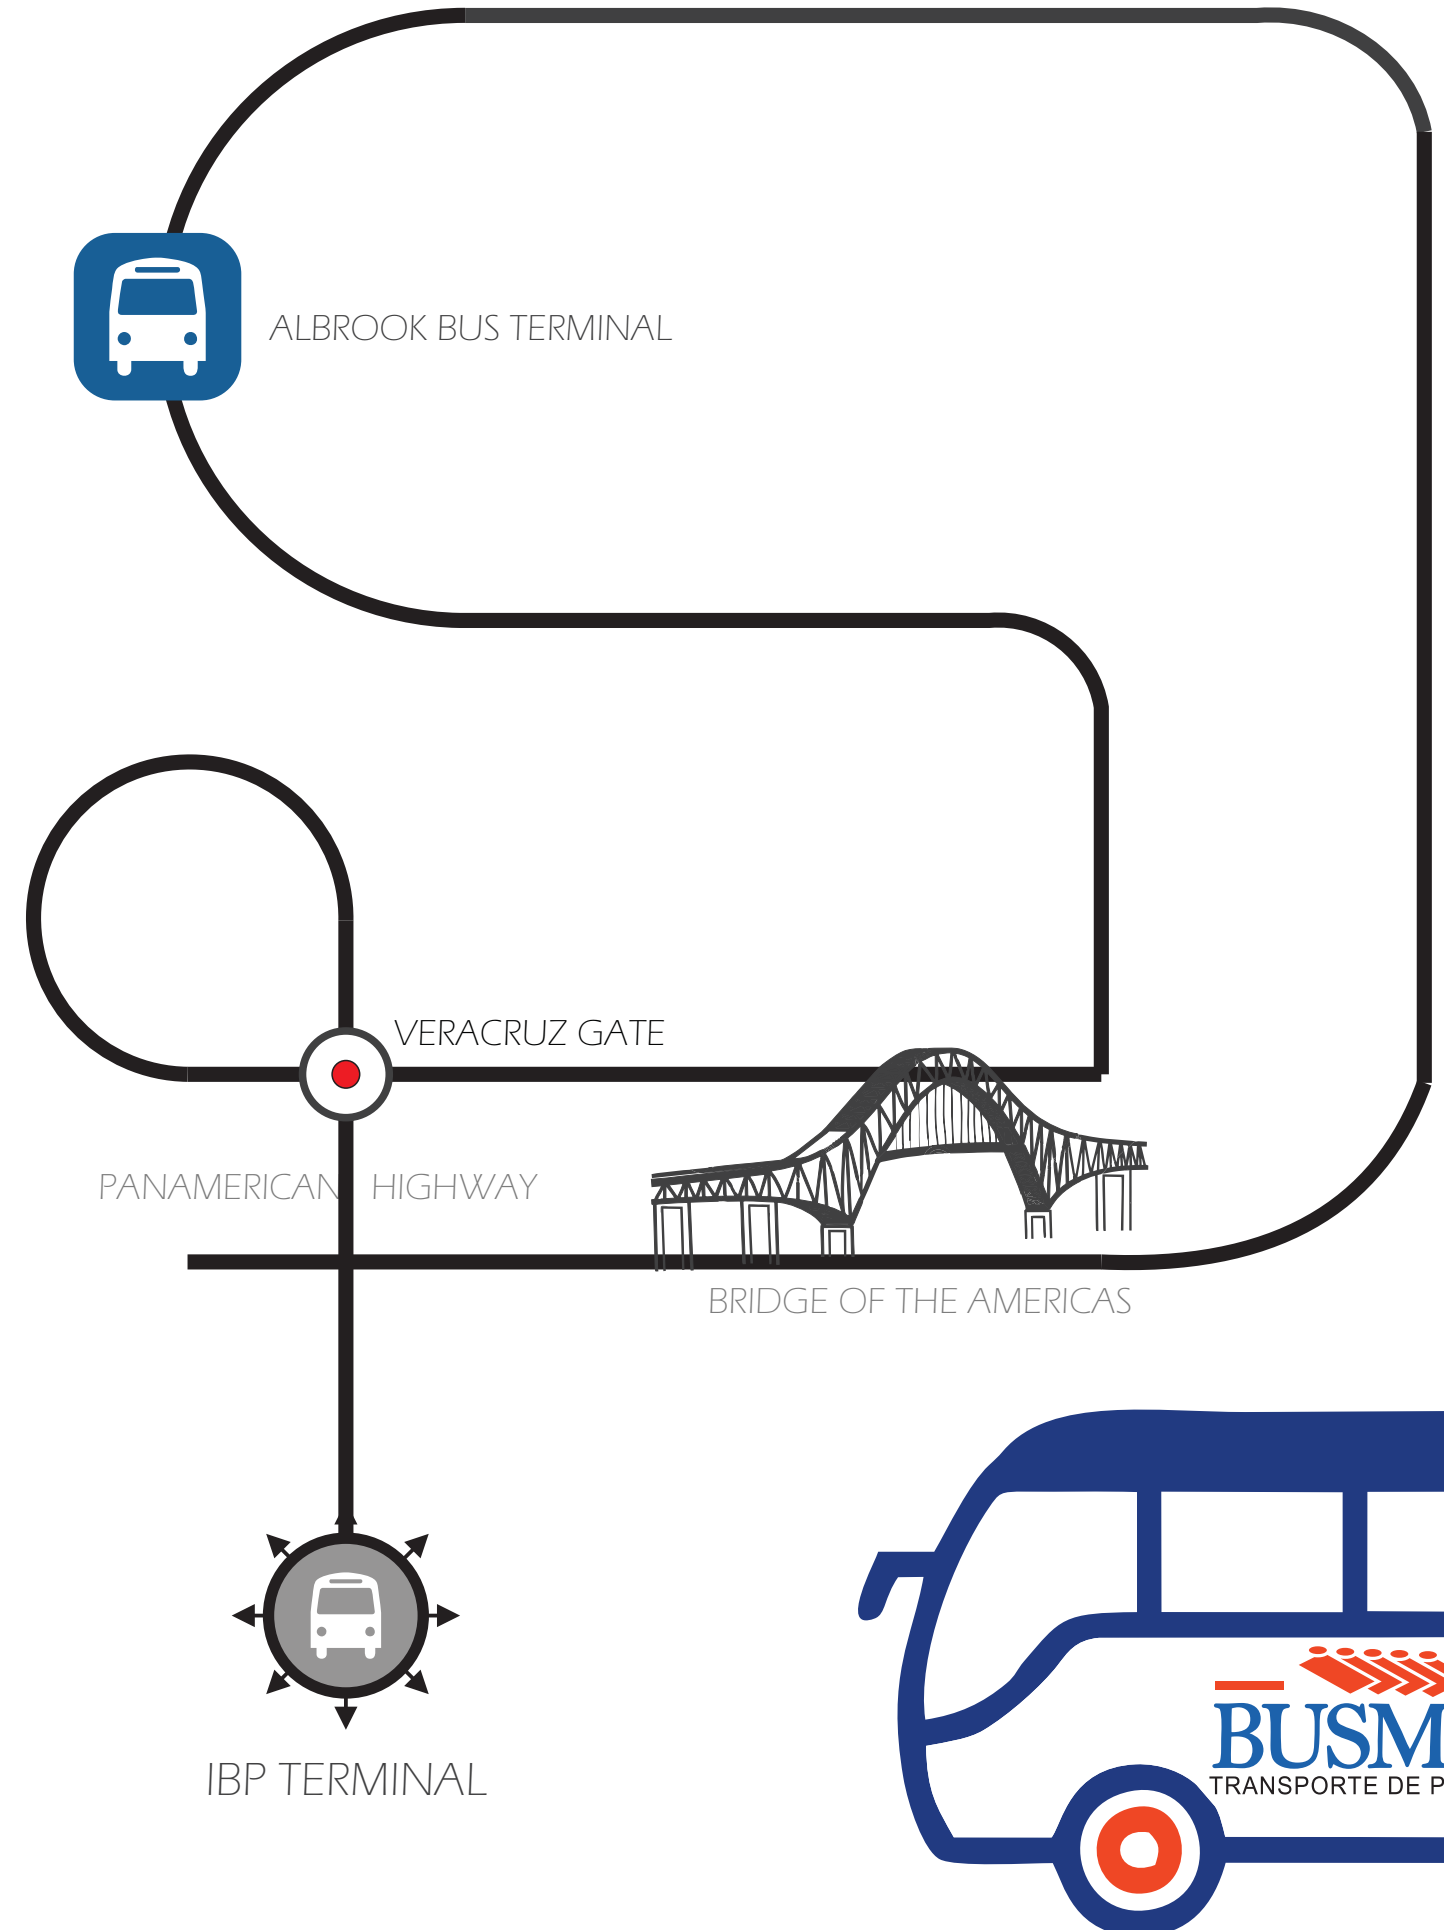

## SCHEDULE

BUS STOPS	MONDAY TO FRIDAY 7:00 A.M.	MONDAY TO FRIDAY 8:00 A.M.	SATURDAY 7:00 AM	SATURDAY 8:00 AM
ALBROOK BUS TERMINAL In front of Super 99	6:00 A.M.	7:00 A.M.	6:00 A.M.	7:00 A.M.
Veracruz Gate	6:25 A.M.	7:25 A.M.	6:20 A.M.	7:20 A.M.
IBP Terminal	6:35 A.M.	7:35 A.M.	6:35 A.M.	7:35 A.M.

### ROUTE START: PANAMA PACIFICO

MONDAY TO FRIDAY	4:00 PM SHIFT	5:00 PM SHIFT
Panamerican Corporate Center / Boulevard Panamá Pacífico	4:05 p.m.	5:05 p.m.
IBP Terminal	4:15 p.m. - 4:20 p.m.	5:15 p.m. - 5:20 p.m.

SATURDAY	12:00 PM SHIFT
Panamerican Corporate Center / Boulevard Panamá Pacífico	12:05 p.m.
IBP Terminal	12:15 p.m. - 12:20 p.m.

### STOPS

1. VERACRUZ GATE
2. ALBROOK BUS TERMINAL